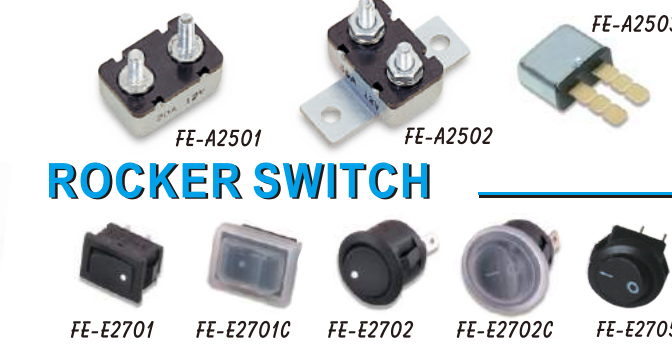

BATTERY ISOLATION SWITCH

FUSE BOX

PILOT LAMP

PUSH BUTTON SWITCH

STOP LIGHT SWITCH

ROCKER SWITCH

WINDOW SWITCH

CIRCUIT BREAKER

ROCKER SWITCH

ELECTRONICAL SWITCH

TRUNK LOCK

TURN SIGNAL SWITCH

OFF ROAD LIGHT

AUTO SWITCH

- fuse box
- pilot lamp
- trunk lock
- cable switch
- off road light
- toggle switch
- rocker switch
- circuit breaker
- window switch
- pressure switch
- stop light switch
- push pull switch
- turn signal switch
- electronic switch
- push button switch
- ignition starter switch
- battery isolation switch
- headlamp dimmer switch

PUSH PULL SWITCH

CABLE SWITCH

PRESSURE SWITCH

HEADLAMP DIMMER SWITCH

TOGGLE SWITCH

LEVER TYPE: OPTION
 A. BRASS B. PLASTIC

www.function-switch.com