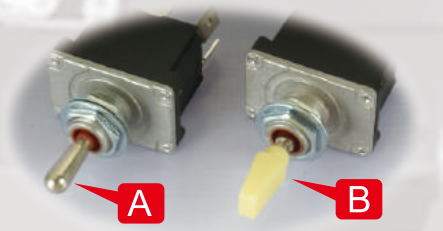

ROCKER SWITCH

ELECTRONICAL SWITCH

TRUNK LOCK

TURN SIGNAL SWITCH

OFF ROAD LIGHT

AUTO SWITCH

- fuse box
- pilot lamp
- trunk lock
- cable switch
- off road light
- toggle switch
- rocker switch
- circuit breaker
- window switch
- pressure switch
- stop light switch
- push pull switch
- turn signal switch
- electronic switch
- push button switch
- ignition starter switch
- battery isolation switch
- headlamp dimmer switch

PUSH PULL SWITCH

CABLE SWITCH

PRESSURE SWITCH

HEADLAMP DIMMER SWITCH

TOGGLE SWITCH

LEVER TYPE: OPTION
 A. BRASS B. PLASTIC

www.function-switch.com