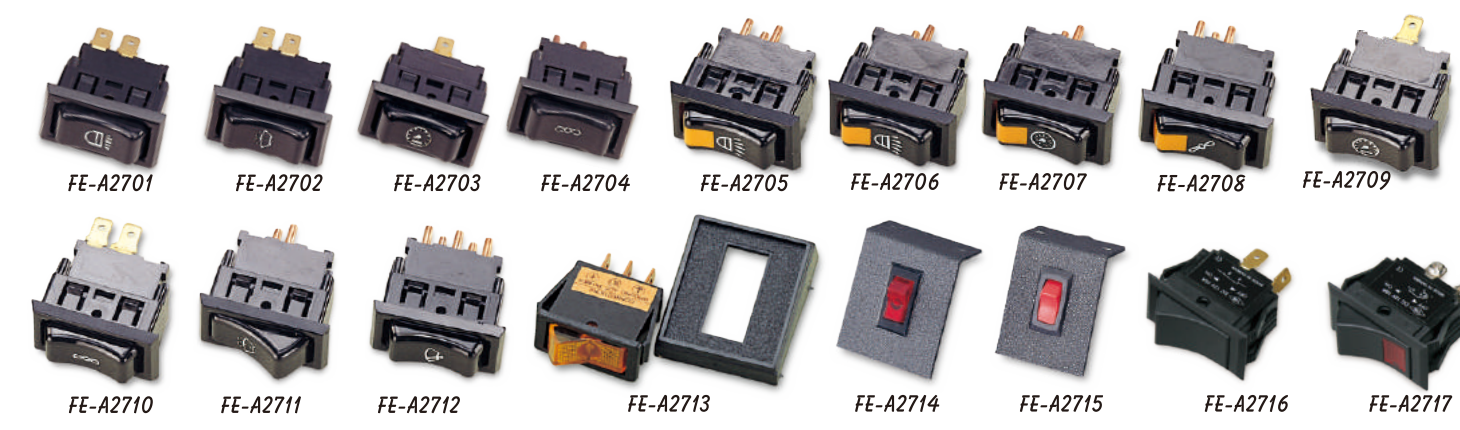

BATTERY ISOLATION SWITCH

FUSE BOX

PILOT LAMP

PUSH BUTTON SWITCH

STOP LIGHT SWITCH

ROCKER SWITCH

WINDOW SWITCH

CIRCUIT BREAKER

ROCKER SWITCH

ELECTRONICAL SWITCH

TRUNK LOCK

TURN SIGNAL SWITCH

OFF ROAD LIGHT

AUTO SWITCH

- fuse box
- pilot lamp
- trunk lock
- cable switch
- off road light
- toggle switch
- rocker switch
- circuit breaker
- window switch
- pressure switch
- stop light switch
- push pull switch
- turn signal switch
- electronic switch
- push button switch
- ignition starter switch
- battery isolation switch
- headlamp dimmer switch

PUSH PULL SWITCH

CABLE SWITCH

PRESSURE SWITCH

HEADLAMP DIMMER SWITCH

TOGGLE SWITCH

LEVER TYPE: OPTION
 A. BRASS B. PLASTIC

www.function-switch.com