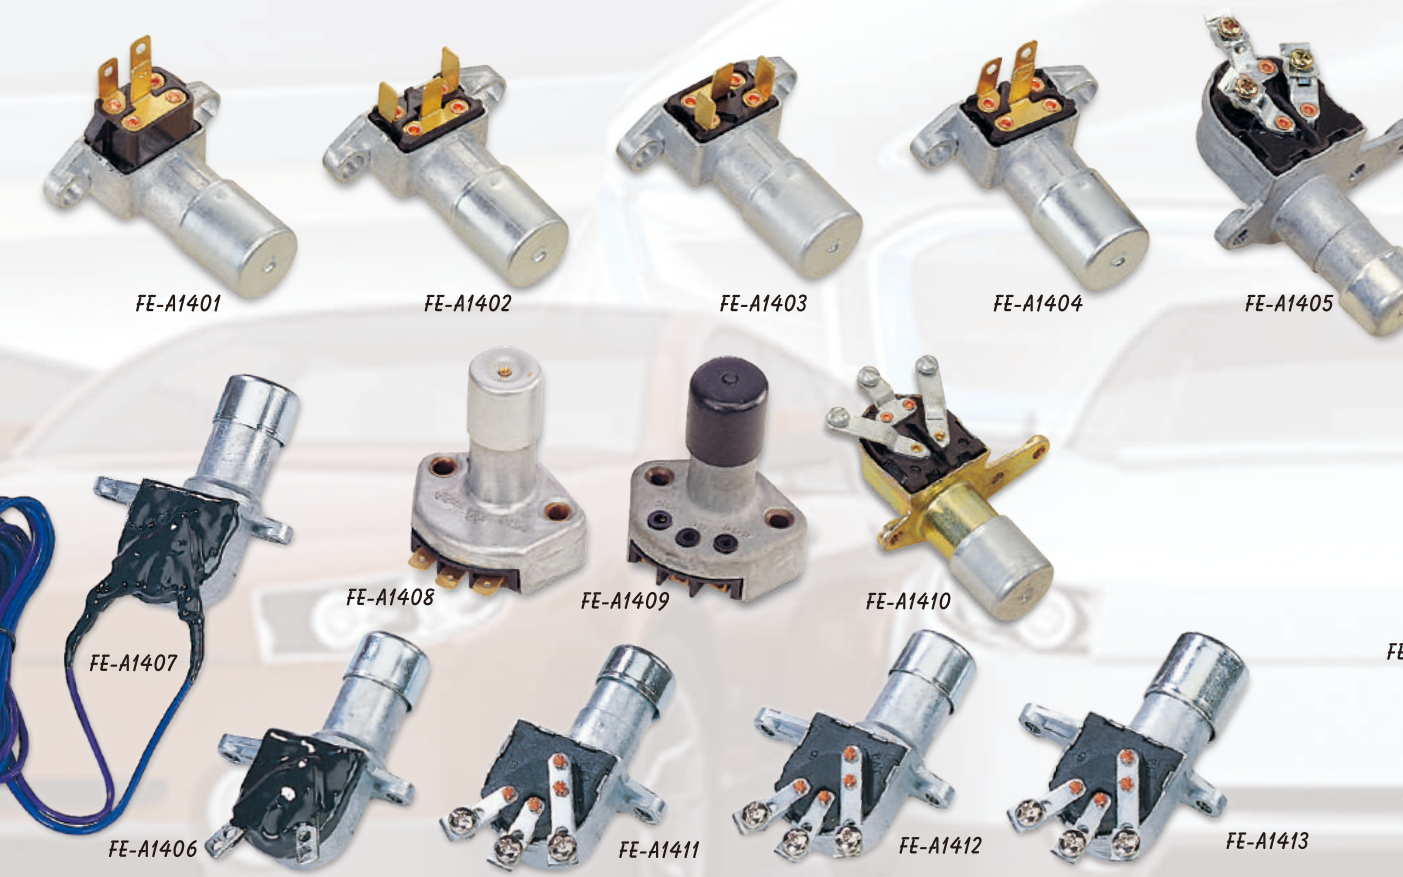

BATTERY ISOLATION SWITCH

FUSE BOX

PILOT LAMP

PUSH BUTTON SWITCH

STOP LIGHT SWITCH

ROCKER SWITCH

WINDOW SWITCH

CIRCUIT BREAKER

ROCKER SWITCH

ELECTRONICAL SWITCH

TRUNK LOCK

TURN SIGNAL SWITCH

OFF ROAD LIGHT

AUTO SWITCH

- fuse box
- pilot lamp
- trunk lock
- cable switch
- off road light
- toggle switch
- rocker switch
- circuit breaker
- window switch
- pressure switch
- stop light switch
- push pull switch
- turn signal switch
- electronic switch
- push button switch
- ignition starter switch
- battery isolation switch
- headlamp dimmer switch

PUSH PULL SWITCH

CABLE SWITCH

PRESSURE SWITCH

HEADLAMP DIMMER SWITCH

TOGGLE SWITCH

LEVER TYPE: OPTION
 A. BRASS B. PLASTIC

www.function-switch.com