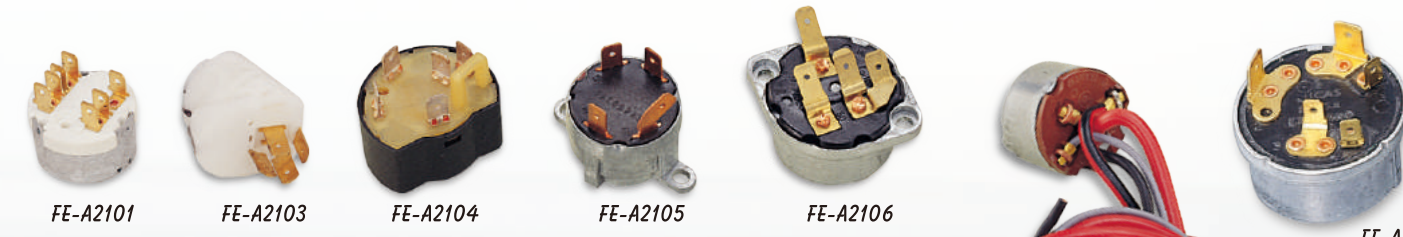

ROCKER SWITCH

ELECTRONICAL SWITCH

TRUNK LOCK

TURN SIGNAL SWITCH

OFF ROAD LIGHT

AUTO SWITCH

- fuse box
- pilot lamp
- trunk lock
- cable switch
- off road light
- toggle switch
- rocker switch
- circuit breaker
- window switch
- pressure switch
- stop light switch
- push pull switch
- turn signal switch
- electronic switch
- push button switch
- ignition starter switch
- battery isolation switch
- headlamp dimmer switch

PUSH PULL SWITCH

CABLE SWITCH

PRESSURE SWITCH

HEADLAMP DIMMER SWITCH

TOGGLE SWITCH

LEVER TYPE: OPTION
 A. BRASS B. PLASTIC

www.function-switch.com