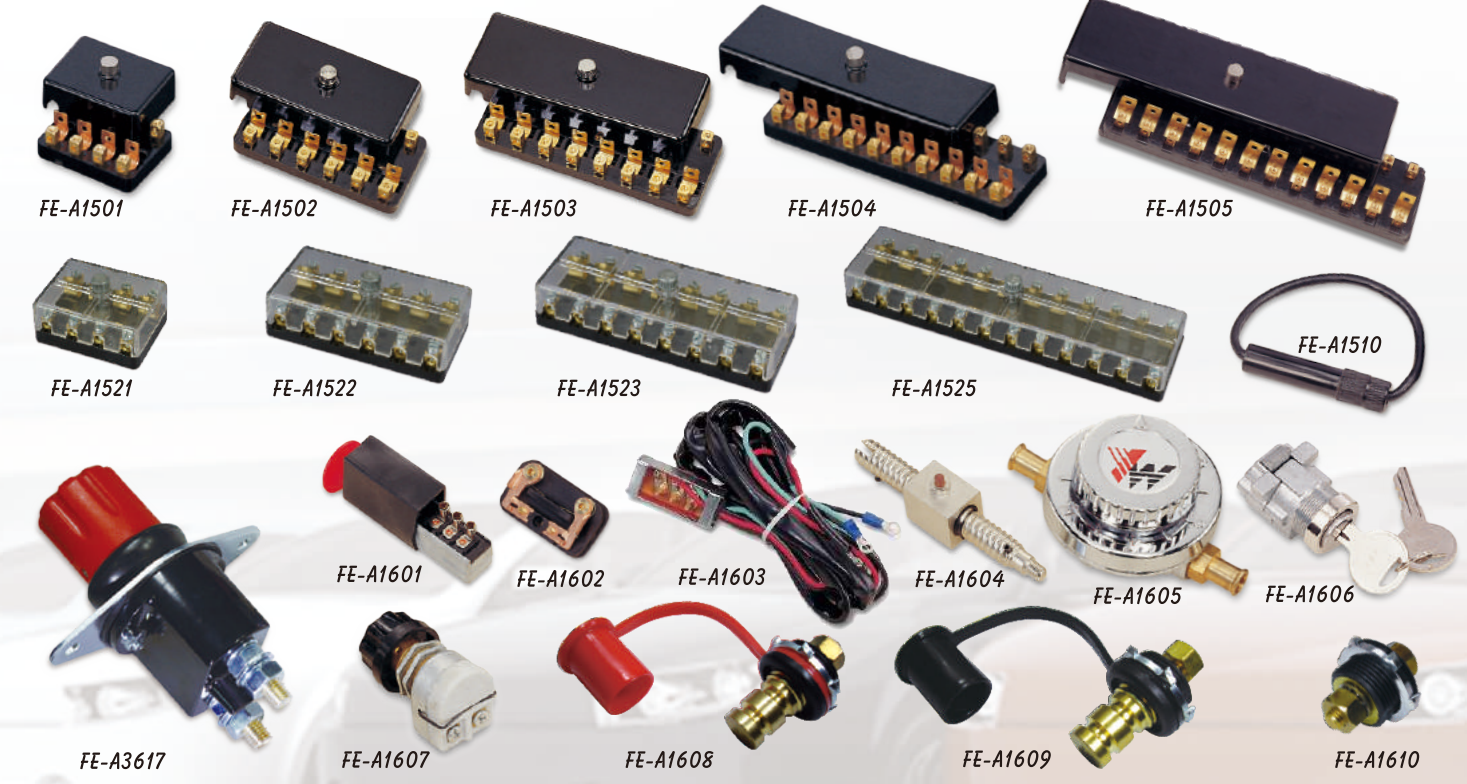

BATTERY ISOLATION SWITCH

FUSE BOX

PILOT LAMP

PUSH BUTTON SWITCH

STOP LIGHT SWITCH

ROCKER SWITCH

WINDOW SWITCH

CIRCUIT BREAKER

ROCKER SWITCH

ELECTRONICAL SWITCH

TRUNK LOCK

TURN SIGNAL SWITCH

OFF ROAD LIGHT

AUTO SWITCH

- fuse box
- pilot lamp
- trunk lock
- cable switch
- off road light
- toggle switch
- rocker switch
- circuit breaker
- window switch
- pressure switch
- stop light switch
- push pull switch
- turn signal switch
- electronic switch
- push button switch
- ignition starter switch
- battery isolation switch
- headlamp dimmer switch

PUSH PULL SWITCH

CABLE SWITCH

PRESSURE SWITCH

HEADLAMP DIMMER SWITCH

TOGGLE SWITCH

LEVER TYPE: OPTION
 A. BRASS B. PLASTIC

www.function-switch.com